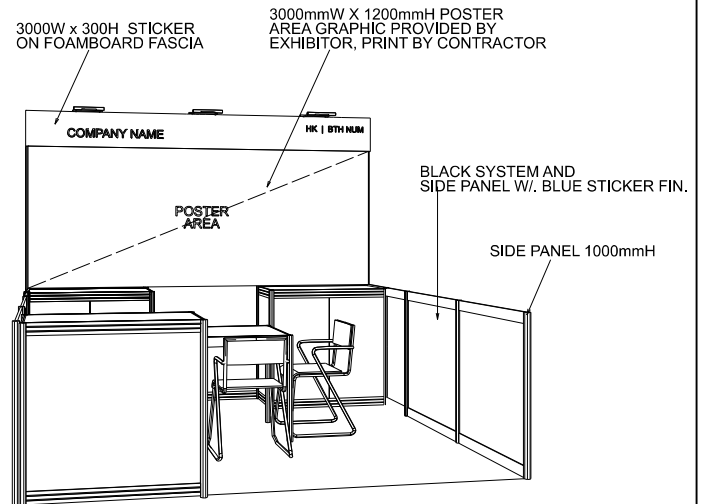

InnoEX

3m X 3m Standard Booth

3米乘3米標準攤位

BOOTH SPECIFICATIONS		QTY.
	1000W x 500D x 1000H LOCKABLE CABINET	3
	3000W x 300H FOAMBOARD FASCIA	1
	3000mmW X 1200mmH POSTER AREA GRAPHIC PROVIDED BY EXHIBITOR, PRINT BY CONTRACTOR	1
	LED GILBERT LAMP	3
	500W SOCKET	1
	700 X 700 X 750mmH MEETING TABLE	1
	CHAIR	3
	RUBBISH BIN & CARPET (9sqm.)	

*The Hong Kong Trade Development Council reserves the right to change the configuration if necessary.
如有需要,主辦單位有權更改攤位結構及設施。

InnoEX

3m X 3m Standard Booth Left Corner

3米乘3米左邊角位攤位

BOOTH SPECIFICATIONS		QTY.
	1000W x 500D x 1000H LOCKABLE CABINET	3
	3000W x 300H FOAMBOARD FASCIA	1
	3000mmW X 1200mmH POSTER AREA GRAPHIC PROVIDED BY EXHIBITOR, PRINT BY CONTRACTOR	1
	LED GILBERT LAMP	3
	500W SOCKET	1
	700 X 700 X 750mmH MEETING TABLE	1
	CHAIR	3
	RUBBISH BIN & CARPET (9sqm.)	

*The Hong Kong Trade Development Council reserves the right to change the configuration if necessary.
如有需要,主辦單位有權更改攤位結構及設施。

InnoEX

3m X 3m Standard Booth Right Corner

3米乘3米右邊角位攤位

- LED GILBERT LAMP
- 1mH BLACK LOCKABLE CABINET W/ BLACK TABLE TOP
- 700 x 700 x 750mmH MEETING TABLE W/ 3 CHAIRS
- 500W SOCKET
- 1mH BLACK LOCKABLE CABINET W/ BLACK TABLE TOP

- 3000mmW X 1200mmH POSTER AREA GRAPHIC PROVIDED BY EXHIBITOR PRINT BY CONTRACTOR
- BLACK SYSTEM BACKDROP
- 1mH BLACK LOCKABLE CABINET W/ BLACK TABLE TOP

BOOTH SPECIFICATIONS		QTY.
	1000W x 500D x 1000H LOCKABLE CABINET	3
	3000W x 300H FOAMBOARD FASCIA	1
	3000mmW X 1200mmH POSTER AREA GRAPHIC PROVIDED BY EXHIBITOR, PRINT BY CONTRACTOR	1
	LED GILBERT LAMP	3
	500W SOCKET	1
	700 X 700 X 750mmH MEETING TABLE	1
	CHAIR	3
	RUBBISH BIN & CARPET (9sqm.)	