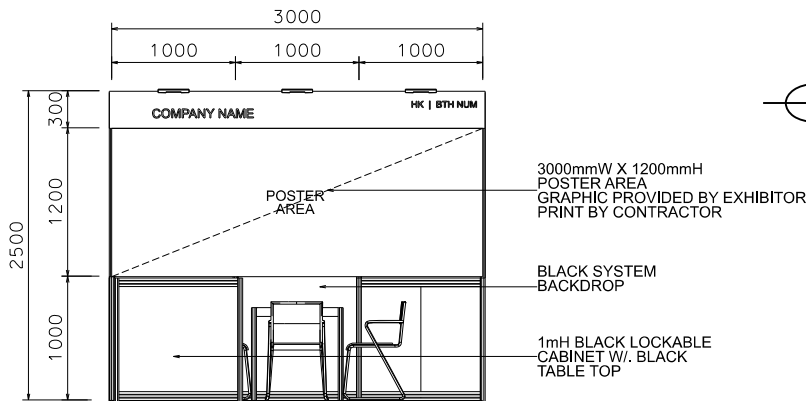

InnoEX

3m X 3m Standard Booth

3米乘3米標準攤位

BOOTH SPECIFICATIONS		QTY.
	1000W x 500D x 1000H LOCKABLE CABINET	3
	3000W x 300H FOAMBOARD FASCIA	1
	3000mmW X 1200mmH POSTER AREA GRAPHIC PROVIDED BY EXHIBITOR, PRINT BY CONTRACTOR	1
	LED GILBERT LAMP	3
	500W SOCKET	1
	700 X 700 X 750mmH MEETING TABLE	1
	CHAIR	3
	RUBBISH BIN & CARPET (9sqm.)	

*The Hong Kong Trade Development Council reserves the right to change the configuration if necessary.
如有需要,主辦單位有權更改攤位結構及設施。

InnoEX

3m X 3m Standard Booth Left Corner

3米乘3米左邊角位攤位

BOOTH SPECIFICATIONS		QTY.
	1000W x 500D x 1000H LOCKABLE CABINET	3
	3000W x 300H FOAMBOARD FASCIA	1
	3000mmW X 1200mmH POSTER AREA GRAPHIC PROVIDED BY EXHIBITOR, PRINT BY CONTRACTOR	1
	LED GILBERT LAMP	3
	500W SOCKET	1
	700 X 700 X 750mmH MEETING TABLE	1
	CHAIR	3
	RUBBISH BIN & CARPET (9sqm.)	

*The Hong Kong Trade Development Council reserves the right to change the configuration if necessary.
如有需要,主辦單位有權更改攤位結構及設施。

InnoEX

3m X 3m Standard Booth Right Corner

3米乘3米右邊角位攤位

- LED GILBERT LAMP
- 1mH BLACK LOCKABLE CABINET W/ BLACK TABLE TOP
- 700 x 700 x 750mmH MEETING TABLE W/ 3 CHAIRS
- 500W SOCKET
- 1mH BLACK LOCKABLE CABINET W/ BLACK TABLE TOP

- 3000mmW X 1200mmH POSTER AREA GRAPHIC PROVIDED BY EXHIBITOR PRINT BY CONTRACTOR
- BLACK SYSTEM BACKDROP
- 1mH BLACK LOCKABLE CABINET W/ BLACK TABLE TOP

BOOTH SPECIFICATIONS		QTY.
	1000W x 500D x 1000H LOCKABLE CABINET	3
	3000W x 300H FOAMBOARD FASCIA	1
	3000mmW X 1200mmH POSTER AREA GRAPHIC PROVIDED BY EXHIBITOR, PRINT BY CONTRACTOR	1
	LED GILBERT LAMP	3
	500W SOCKET	1
	700 X 700 X 750mmH MEETING TABLE	1
	CHAIR	3
	RUBBISH BIN & CARPET (9sqm.)	