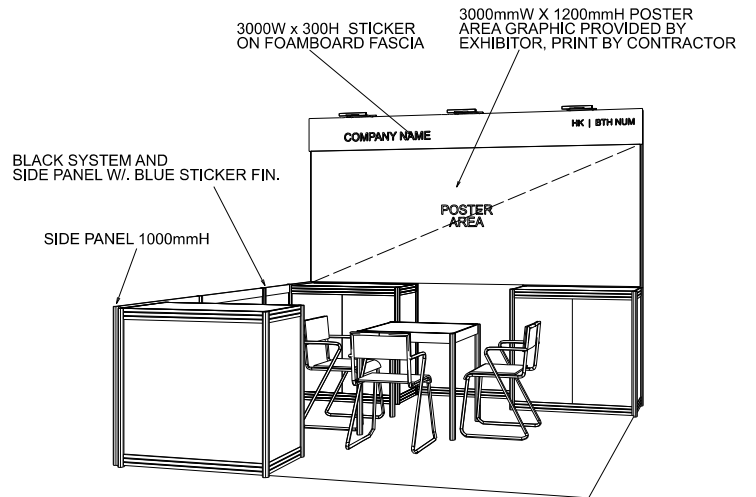

InnoEX

3m X 3m Standard Booth

3米乘3米標準攤位

BOOTH SPECIFICATIONS		QTY.
	1000W x 500D x 1000H LOCKABLE CABINET	3
	3000W x 300H FOAMBOARD FASCIA	1
	3000mmW X 1200mmH POSTER AREA GRAPHIC PROVIDED BY EXHIBITOR, PRINT BY CONTRACTOR	1
	LED GILBERT LAMP	3
	500W SOCKET	1
	700 X 700 X 750mmH MEETING TABLE	1
	CHAIR	3
	RUBBISH BIN & CARPET (9sqm.)	

*The Hong Kong Trade Development Council reserves the right to change the configuration if necessary.
如有需要,主辦單位有權更改攤位結構及設施。

InnoEX

3m X 3m Standard Booth Left Corner

3米乘3米左邊角位攤位

BOOTH SPECIFICATIONS		QTY.
	1000W x 500D x 1000H LOCKABLE CABINET	3
	3000W x 300H FOAMBOARD FASCIA	1
	3000mmW X 1200mmH POSTER AREA GRAPHIC PROVIDED BY EXHIBITOR, PRINT BY CONTRACTOR	1
	LED GILBERT LAMP	3
	500W SOCKET	1
	700 X 700 X 750mmH MEETING TABLE	1
	CHAIR	3
	RUBBISH BIN & CARPET (9sqm.)	

*The Hong Kong Trade Development Council reserves the right to change the configuration if necessary.
如有需要,主辦單位有權更改攤位結構及設施。

InnoEX

3m X 3m Standard Booth Right Corner

3米乘3米右邊角位攤位

- LED GILBERT LAMP
- 1mH BLACK LOCKABLE CABINET W/ BLACK TABLE TOP
- 700 x 700 x 750mmH MEETING TABLE W/ 3 CHAIRS
- 500W SOCKET
- 1mH BLACK LOCKABLE CABINET W/ BLACK TABLE TOP

- 3000mmW X 1200mmH POSTER AREA GRAPHIC PROVIDED BY EXHIBITOR PRINT BY CONTRACTOR
- BLACK SYSTEM BACKDROP
- 1mH BLACK LOCKABLE CABINET W/ BLACK TABLE TOP

BOOTH SPECIFICATIONS		QTY.
	1000W x 500D x 1000H LOCKABLE CABINET	3
	3000W x 300H FOAMBOARD FASCIA	1
	3000mmW X 1200mmH POSTER AREA GRAPHIC PROVIDED BY EXHIBITOR, PRINT BY CONTRACTOR	1
	LED GILBERT LAMP	3
	500W SOCKET	1
	700 X 700 X 750mmH MEETING TABLE	1
	CHAIR	3
	RUBBISH BIN & CARPET (9sqm.)	