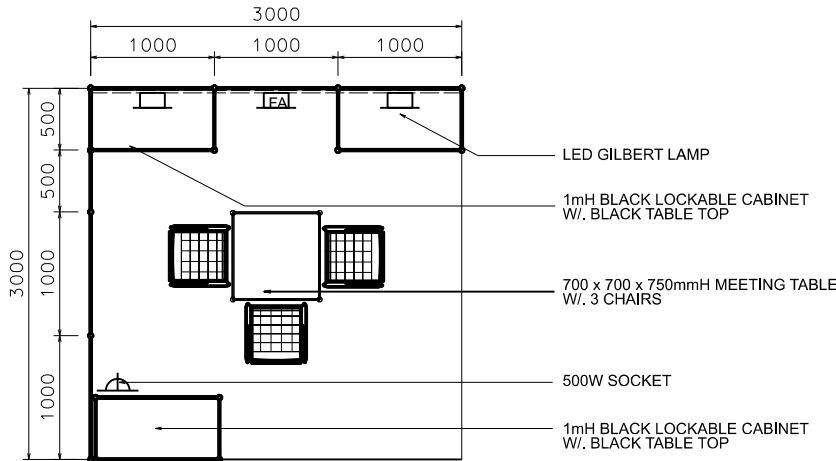

InnoEX

3m X 3m Standard Booth

3米乘3米標準攤位

BOOTH SPECIFICATIONS		QTY.
	1000W x 500D x 1000H LOCKABLE CABINET	3
	3000W x 300H FOAMBOARD FASCIA	1
	3000mmW X 1200mmH POSTER AREA GRAPHIC PROVIDED BY EXHIBITOR, PRINT BY CONTRACTOR	1
	LED GILBERT LAMP	3
	500W SOCKET	1
	700 X 700 X 750mmH MEETING TABLE	1
	CHAIR	3
	RUBBISH BIN & CARPET (9sqm.)	

*The Hong Kong Trade Development Council reserves the right to change the configuration if necessary.
如有需要,主辦單位有權更改攤位結構及設施。

InnoEX

3m X 3m Standard Booth Left Corner

3米乘3米左邊角位攤位

BOOTH SPECIFICATIONS		QTY.
	1000W x 500D x 1000H LOCKABLE CABINET	3
	3000W x 300H FOAMBOARD FASCIA	1
	3000mmW X 1200mmH POSTER AREA GRAPHIC PROVIDED BY EXHIBITOR, PRINT BY CONTRACTOR	1
	LED GILBERT LAMP	3
	500W SOCKET	1
	700 X 700 X 750mmH MEETING TABLE	1
	CHAIR	3
	RUBBISH BIN & CARPET (9sqm.)	

*The Hong Kong Trade Development Council reserves the right to change the configuration if necessary.
如有需要,主辦單位有權更改攤位結構及設施。

InnoEX

3m X 3m Standard Booth Right Corner

3米乘3米右邊角位攤位

- LED GILBERT LAMP
- 1mH BLACK LOCKABLE CABINET W/ BLACK TABLE TOP
- 700 x 700 x 750mmH MEETING TABLE W/ 3 CHAIRS
- 500W SOCKET
- 1mH BLACK LOCKABLE CABINET W/ BLACK TABLE TOP

- 3000mmW X 1200mmH POSTER AREA GRAPHIC PROVIDED BY EXHIBITOR PRINT BY CONTRACTOR
- BLACK SYSTEM BACKDROP
- 1mH BLACK LOCKABLE CABINET W/ BLACK TABLE TOP

BOOTH SPECIFICATIONS		QTY.
	1000W x 500D x 1000H LOCKABLE CABINET	3
	3000W x 300H FOAMBOARD FASCIA	1
	3000mmW X 1200mmH POSTER AREA GRAPHIC PROVIDED BY EXHIBITOR, PRINT BY CONTRACTOR	1
	LED GILBERT LAMP	3
	500W SOCKET	1
	700 X 700 X 750mmH MEETING TABLE	1
	CHAIR	3
	RUBBISH BIN & CARPET (9sqm.)	