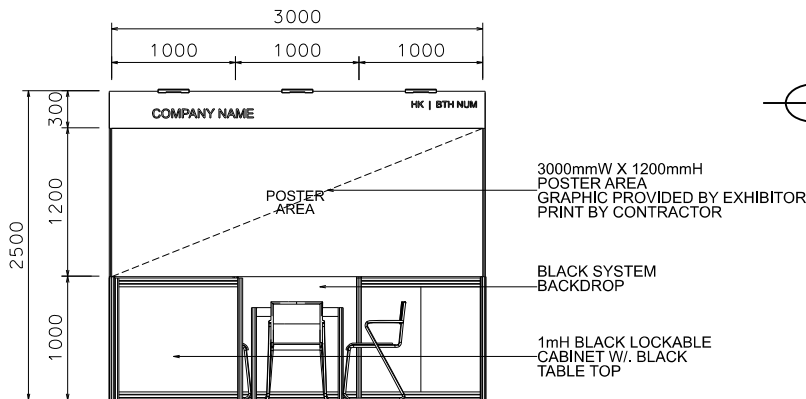

InnoEX

3m X 3m Standard Booth

3米乘3米標準攤位

BOOTH SPECIFICATIONS		QTY.
	1000W x 500D x 1000H LOCKABLE CABINET	3
	3000W x 300H FOAMBOARD FASCIA	1
	3000mmW X 1200mmH POSTER AREA GRAPHIC PROVIDED BY EXHIBITOR, PRINT BY CONTRACTOR	1
	LED GILBERT LAMP	3
	500W SOCKET	1
	700 X 700 X 750mmH MEETING TABLE	1
	CHAIR	3
	RUBBISH BIN & CARPET (9sqm.)	

*The Hong Kong Trade Development Council reserves the right to change the configuration if necessary.
如有需要,主辦單位有權更改攤位結構及設施。

InnoEX

3m X 3m Standard Booth Left Corner

3米乘3米左邊角位攤位

BOOTH SPECIFICATIONS		QTY.
	1000W x 500D x 1000H LOCKABLE CABINET	3
	3000W x 300H FOAMBOARD FASCIA	1
	3000mmW X 1200mmH POSTER AREA GRAPHIC PROVIDED BY EXHIBITOR, PRINT BY CONTRACTOR	1
	LED GILBERT LAMP	3
	500W SOCKET	1
	700 X 700 X 750mmH MEETING TABLE	1
	CHAIR	3
	RUBBISH BIN & CARPET (9sqm.)	

*The Hong Kong Trade Development Council reserves the right to change the configuration if necessary.
如有需要,主辦單位有權更改攤位結構及設施。

InnoEX

3m X 3m Standard Booth Right Corner

3米乘3米右邊角位攤位

- LED GILBERT LAMP
- 1mH BLACK LOCKABLE CABINET W/ BLACK TABLE TOP
- 700 x 700 x 750mmH MEETING TABLE W/ 3 CHAIRS
- 500W SOCKET
- 1mH BLACK LOCKABLE CABINET W/ BLACK TABLE TOP

- 3000mmW X 1200mmH POSTER AREA GRAPHIC PROVIDED BY EXHIBITOR PRINT BY CONTRACTOR
- BLACK SYSTEM BACKDROP
- 1mH BLACK LOCKABLE CABINET W/ BLACK TABLE TOP

BOOTH SPECIFICATIONS		QTY.
	1000W x 500D x 1000H LOCKABLE CABINET	3
	3000W x 300H FOAMBOARD FASCIA	1
	3000mmW X 1200mmH POSTER AREA GRAPHIC PROVIDED BY EXHIBITOR, PRINT BY CONTRACTOR	1
	LED GILBERT LAMP	3
	500W SOCKET	1
	700 X 700 X 750mmH MEETING TABLE	1
	CHAIR	3
	RUBBISH BIN & CARPET (9sqm.)	