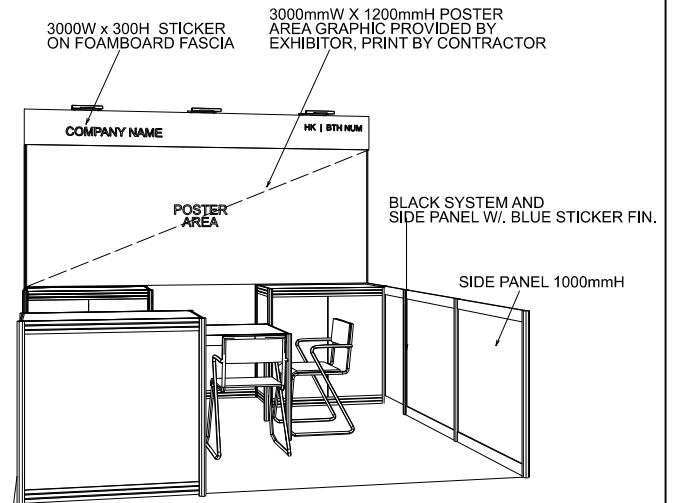

InnoEX

3m X 3m Standard Booth

3米乘3米標準攤位

BOOTH SPECIFICATIONS		QTY.
	1000W x 500D x 1000H LOCKABLE CABINET	3
	3000W x 300H FOAMBOARD FASCIA	1
	3000mmW X 1200mmH POSTER AREA GRAPHIC PROVIDED BY EXHIBITOR, PRINT BY CONTRACTOR	1
	LED GILBERT LAMP	3
	500W SOCKET	1
	700 X 700 X 750mmH MEETING TABLE	1
	CHAIR	3
	RUBBISH BIN & CARPET (9sqm.)	

*The Hong Kong Trade Development Council reserves the right to change the configuration if necessary.
如有需要,主辦單位有權更改攤位結構及設施。

InnoEX

3m X 3m Standard Booth Left Corner

3米乘3米左邊角位攤位

BOOTH SPECIFICATIONS		QTY.
	1000W x 500D x 1000H LOCKABLE CABINET	3
	3000W x 300H FOAMBOARD FASCIA	1
	3000mmW X 1200mmH POSTER AREA GRAPHIC PROVIDED BY EXHIBITOR, PRINT BY CONTRACTOR	1
	LED GILBERT LAMP	3
	500W SOCKET	1
	700 X 700 X 750mmH MEETING TABLE	1
	CHAIR	3
	RUBBISH BIN & CARPET (9sqm.)	

*The Hong Kong Trade Development Council reserves the right to change the configuration if necessary.
如有需要,主辦單位有權更改攤位結構及設施。

InnoEX

3m X 3m Standard Booth Right Corner

3米乘3米右邊角位攤位

- LED GILBERT LAMP
- 1mH BLACK LOCKABLE CABINET W/ BLACK TABLE TOP
- 700 x 700 x 750mmH MEETING TABLE W/ 3 CHAIRS
- 500W SOCKET
- 1mH BLACK LOCKABLE CABINET W/ BLACK TABLE TOP

- 3000mmW X 1200mmH POSTER AREA GRAPHIC PROVIDED BY EXHIBITOR PRINT BY CONTRACTOR
- BLACK SYSTEM BACKDROP
- 1mH BLACK LOCKABLE CABINET W/ BLACK TABLE TOP

BOOTH SPECIFICATIONS		QTY.
	1000W x 500D x 1000H LOCKABLE CABINET	3
	3000W x 300H FOAMBOARD FASCIA	1
	3000mmW X 1200mmH POSTER AREA GRAPHIC PROVIDED BY EXHIBITOR, PRINT BY CONTRACTOR	1
	LED GILBERT LAMP	3
	500W SOCKET	1
	700 X 700 X 750mmH MEETING TABLE	1
	CHAIR	3
	RUBBISH BIN & CARPET (9sqm.)	