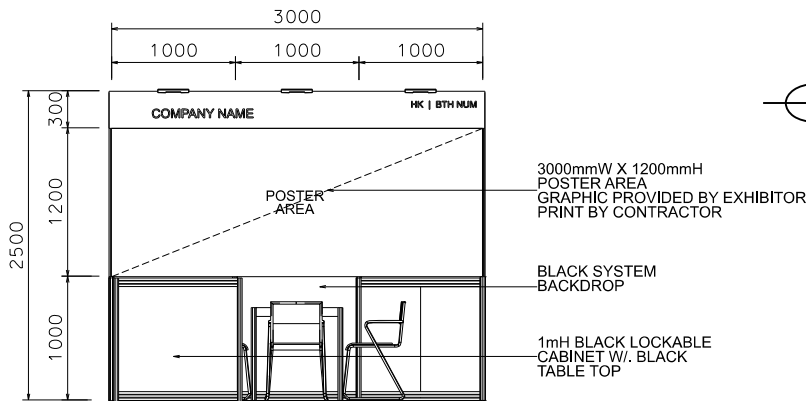

InnoEX

3m X 3m Standard Booth

3米乘3米標準攤位

BOOTH SPECIFICATIONS		QTY.
	1000W x 500D x 1000H LOCKABLE CABINET	3
	3000W x 300H FOAMBOARD FASCIA	1
	3000mmW X 1200mmH POSTER AREA GRAPHIC PROVIDED BY EXHIBITOR, PRINT BY CONTRACTOR	1
	LED GILBERT LAMP	3
	500W SOCKET	1
	700 X 700 X 750mmH MEETING TABLE	1
	CHAIR	3
	RUBBISH BIN & CARPET (9sqm.)	

*The Hong Kong Trade Development Council reserves the right to change the configuration if necessary.
如有需要,主辦單位有權更改攤位結構及設施。

InnoEX

3m X 3m Standard Booth Left Corner

3米乘3米左邊角位攤位

BOOTH SPECIFICATIONS		QTY.
	1000W x 500D x 1000H LOCKABLE CABINET	3
	3000W x 300H FOAMBOARD FASCIA	1
	3000mmW X 1200mmH POSTER AREA GRAPHIC PROVIDED BY EXHIBITOR, PRINT BY CONTRACTOR	1
	LED GILBERT LAMP	3
	500W SOCKET	1
	700 X 700 X 750mmH MEETING TABLE	1
	CHAIR	3
	RUBBISH BIN & CARPET (9sqm.)	

*The Hong Kong Trade Development Council reserves the right to change the configuration if necessary.
如有需要,主辦單位有權更改攤位結構及設施。

InnoEX

3m X 3m Standard Booth Right Corner

3米乘3米右邊角位攤位

- LED GILBERT LAMP
- 1mH BLACK LOCKABLE CABINET W/ BLACK TABLE TOP
- 700 x 700 x 750mmH MEETING TABLE W/ 3 CHAIRS
- 500W SOCKET
- 1mH BLACK LOCKABLE CABINET W/ BLACK TABLE TOP

- 3000mmW X 1200mmH POSTER AREA GRAPHIC PROVIDED BY EXHIBITOR PRINT BY CONTRACTOR
- BLACK SYSTEM BACKDROP
- 1mH BLACK LOCKABLE CABINET W/ BLACK TABLE TOP

BOOTH SPECIFICATIONS		QTY.
	1000W x 500D x 1000H LOCKABLE CABINET	3
	3000W x 300H FOAMBOARD FASCIA	1
	3000mmW X 1200mmH POSTER AREA GRAPHIC PROVIDED BY EXHIBITOR, PRINT BY CONTRACTOR	1
	LED GILBERT LAMP	3
	500W SOCKET	1
	700 X 700 X 750mmH MEETING TABLE	1
	CHAIR	3
	RUBBISH BIN & CARPET (9sqm.)	