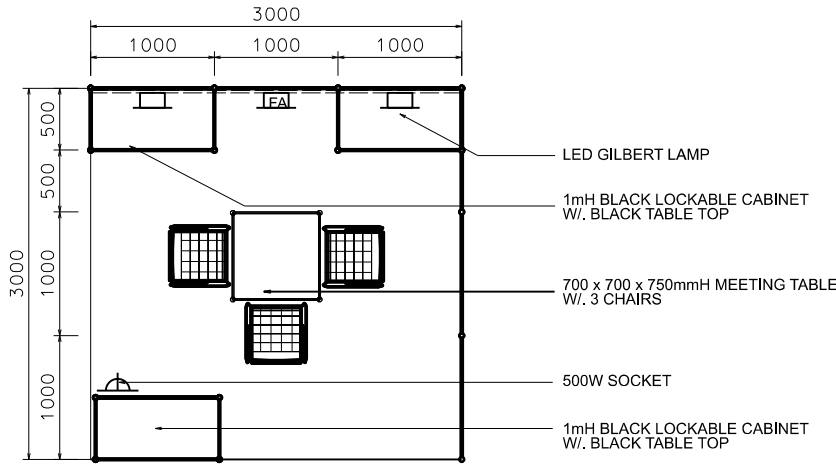

InnoEX

3m X 3m Standard Booth

3米乘3米標準攤位

BOOTH SPECIFICATIONS		QTY.
	1000W x 500D x 1000H LOCKABLE CABINET	3
	3000W x 300H FOAMBOARD FASCIA	1
	3000mmW X 1200mmH POSTER AREA GRAPHIC PROVIDED BY EXHIBITOR, PRINT BY CONTRACTOR	1
	LED GILBERT LAMP	3
	500W SOCKET	1
	700 X 700 X 750mmH MEETING TABLE	1
	CHAIR	3
	RUBBISH BIN & CARPET (9sqm.)	

*The Hong Kong Trade Development Council reserves the right to change the configuration if necessary.
如有需要,主辦單位有權更改攤位結構及設施。

InnoEX

3m X 3m Standard Booth Left Corner

3米乘3米左邊角位攤位

BOOTH SPECIFICATIONS		QTY.
	1000W x 500D x 1000H LOCKABLE CABINET	3
	3000W x 300H FOAMBOARD FASCIA	1
	3000mmW X 1200mmH POSTER AREA GRAPHIC PROVIDED BY EXHIBITOR, PRINT BY CONTRACTOR	1
	LED GILBERT LAMP	3
	500W SOCKET	1
	700 X 700 X 750mmH MEETING TABLE	1
	CHAIR	3
	RUBBISH BIN & CARPET (9sqm.)	

*The Hong Kong Trade Development Council reserves the right to change the configuration if necessary.
如有需要,主辦單位有權更改攤位結構及設施。

InnoEX

3m X 3m Standard Booth Right Corner

3米乘3米右邊角位攤位

- LED GILBERT LAMP
- 1mH BLACK LOCKABLE CABINET W/ BLACK TABLE TOP
- 700 x 700 x 750mmH MEETING TABLE W/ 3 CHAIRS
- 500W SOCKET
- 1mH BLACK LOCKABLE CABINET W/ BLACK TABLE TOP

- 3000mmW X 1200mmH POSTER AREA GRAPHIC PROVIDED BY EXHIBITOR PRINT BY CONTRACTOR
- BLACK SYSTEM BACKDROP
- 1mH BLACK LOCKABLE CABINET W/ BLACK TABLE TOP

BOOTH SPECIFICATIONS		QTY.
	1000W x 500D x 1000H LOCKABLE CABINET	3
	3000W x 300H FOAMBOARD FASCIA	1
	3000mmW X 1200mmH POSTER AREA GRAPHIC PROVIDED BY EXHIBITOR, PRINT BY CONTRACTOR	1
	LED GILBERT LAMP	3
	500W SOCKET	1
	700 X 700 X 750mmH MEETING TABLE	1
	CHAIR	3
	RUBBISH BIN & CARPET (9sqm.)	