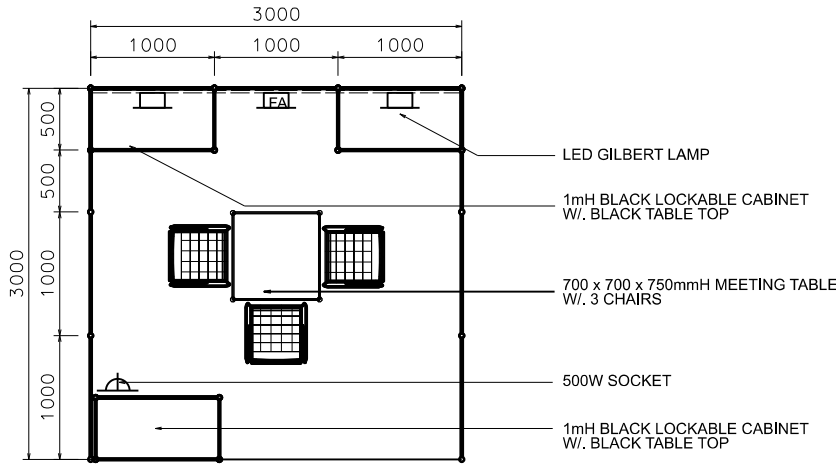

InnoEX

3m X 3m Standard Booth

3米乘3米標準攤位

BOOTH SPECIFICATIONS		QTY.
	1000W x 500D x 1000H LOCKABLE CABINET	3
	3000W x 300H FOAMBOARD FASCIA	1
	3000mmW X 1200mmH POSTER AREA GRAPHIC PROVIDED BY EXHIBITOR, PRINT BY CONTRACTOR	1
	LED GILBERT LAMP	3
	500W SOCKET	1
	700 X 700 X 750mmH MEETING TABLE	1
	CHAIR	3
	RUBBISH BIN & CARPET (9sqm.)	

*The Hong Kong Trade Development Council reserves the right to change the configuration if necessary.
如有需要,主辦單位有權更改攤位結構及設施。

InnoEX

3m X 3m Standard Booth Left Corner

3米乘3米左邊角位攤位

BOOTH SPECIFICATIONS		QTY.
	1000W x 500D x 1000H LOCKABLE CABINET	3
	3000W x 300H FOAMBOARD FASCIA	1
	3000mmW X 1200mmH POSTER AREA GRAPHIC PROVIDED BY EXHIBITOR, PRINT BY CONTRACTOR	1
	LED GILBERT LAMP	3
	500W SOCKET	1
	700 X 700 X 750mmH MEETING TABLE	1
	CHAIR	3
	RUBBISH BIN & CARPET (9sqm.)	

*The Hong Kong Trade Development Council reserves the right to change the configuration if necessary.
如有需要,主辦單位有權更改攤位結構及設施。

InnoEX

3m X 3m Standard Booth Right Corner

3米乘3米右邊角位攤位

- LED GILBERT LAMP
- 1mH BLACK LOCKABLE CABINET W/ BLACK TABLE TOP
- 700 x 700 x 750mmH MEETING TABLE W/ 3 CHAIRS
- 500W SOCKET
- 1mH BLACK LOCKABLE CABINET W/ BLACK TABLE TOP

- 3000mmW X 1200mmH POSTER AREA GRAPHIC PROVIDED BY EXHIBITOR PRINT BY CONTRACTOR
- BLACK SYSTEM BACKDROP
- 1mH BLACK LOCKABLE CABINET W/ BLACK TABLE TOP

BOOTH SPECIFICATIONS		QTY.
	1000W x 500D x 1000H LOCKABLE CABINET	3
	3000W x 300H FOAMBOARD FASCIA	1
	3000mmW X 1200mmH POSTER AREA GRAPHIC PROVIDED BY EXHIBITOR, PRINT BY CONTRACTOR	1
	LED GILBERT LAMP	3
	500W SOCKET	1
	700 X 700 X 750mmH MEETING TABLE	1
	CHAIR	3
	RUBBISH BIN & CARPET (9sqm.)	